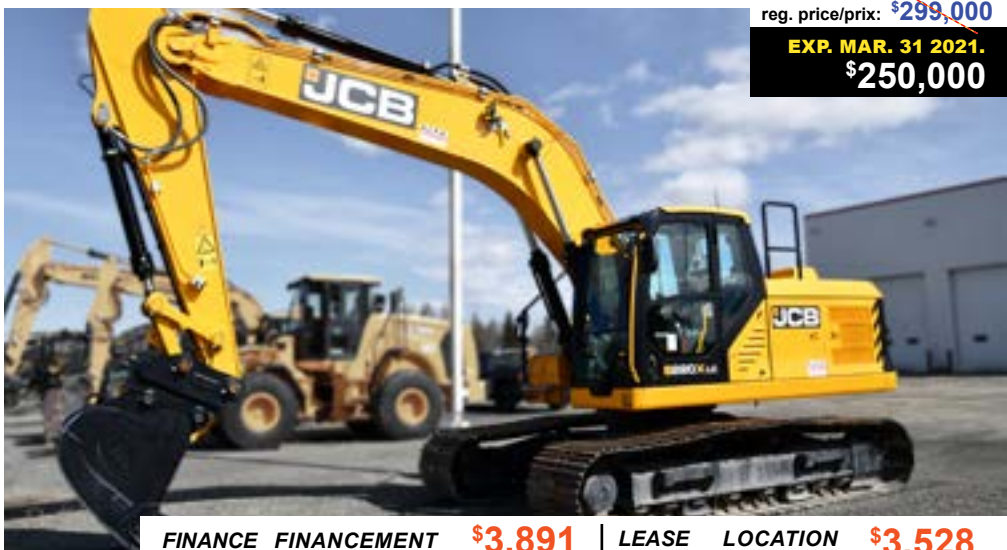

reg. price/prix: ~~$299,000~~

EXP. MAR. 31 2021.
$250,000

FINANCE FINANCEMENT
as low as aussi bas que

$3,891
per/mth (par/mois)

LEASE LOCATION
as low as aussi bas que

$3,528
per/mth (par/mois)

2019 JCB 220X LC

HOURS: 50 CONDITION: DEMO_UNIT

STOCK#: B008737

173 HP | 23,791 KG | 22' DIG DEPTH

- JCB Hydraulic Coupler

- JCB 42" Dig Bucket