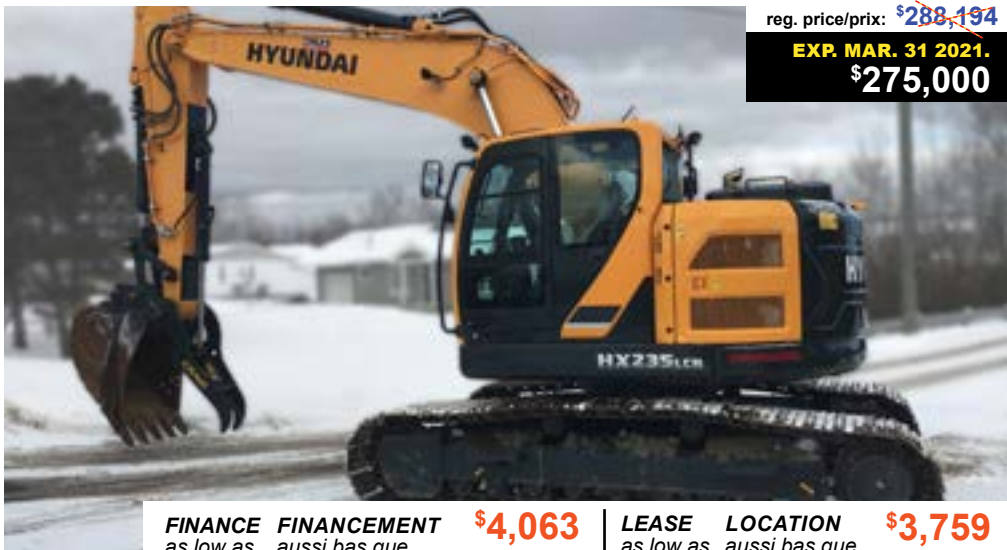

\$3,956
per/mth (par/mois)

2018 HYUNDAI HX330L

HOURS: 129 CONDITION: DEMO_UNIT

STOCK NUMBER: B007566

270 HP | 35,050 KG | 2.75 YD3

AMI 54" digging bucket

reg. price/prix: ~~\$288,194~~

EXP. MAR. 31 2021.
\$275,000

- JCB 42" Dig Bucket

PROMOTION CONSTRUCTION JAN- MAR 2021

reg. price/prix: ~~\$245,914~~
EXP. MAR. 31 2021.
\$175,000

2018 HYUNDAI HX180L

HOURS: 1,374 CONDITION: RENTAL_RETURN

STOCK NUMBER: B008029

128 HP | 19,484 KG | 1.37 YD3