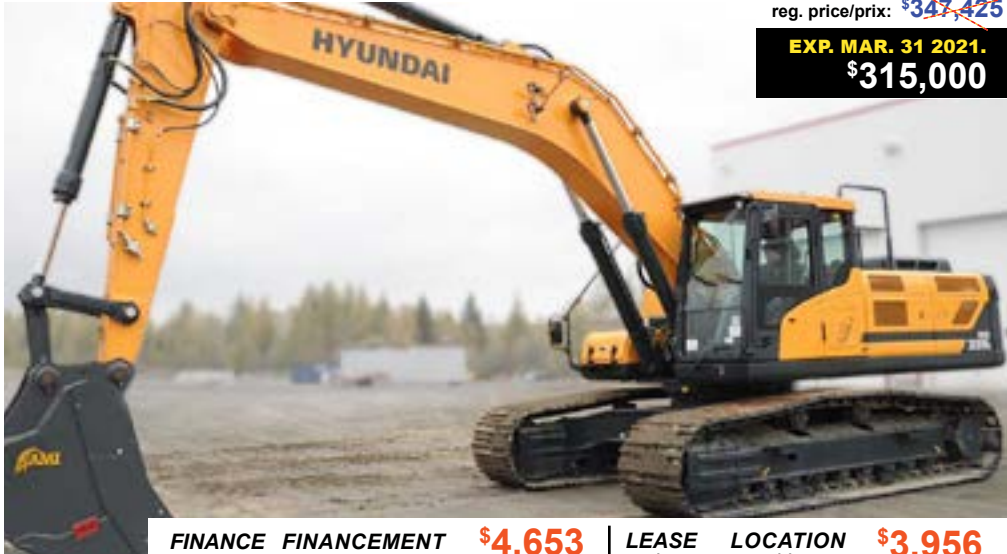

PROMOTION CONSTRUCTION JAN- MAR 2021

reg. price/prix: ~~$347,425~~

EXP. MAR. 31 2021.
$315,000

FINANCE FINANCEMENT
as low as aussi bas que

$4,653
per/mth (par/mois)

LEASE LOCATION
as low as aussi bas que

$3,956
per/mth (par/mois)

2018 HYUNDAI HX330L

HOURS: 129 CONDITION: DEMO_UNIT

STOCK NUMBER: B007566

270 HP | 35,050 KG | 2.75 YD3

AMI 54" digging bucket