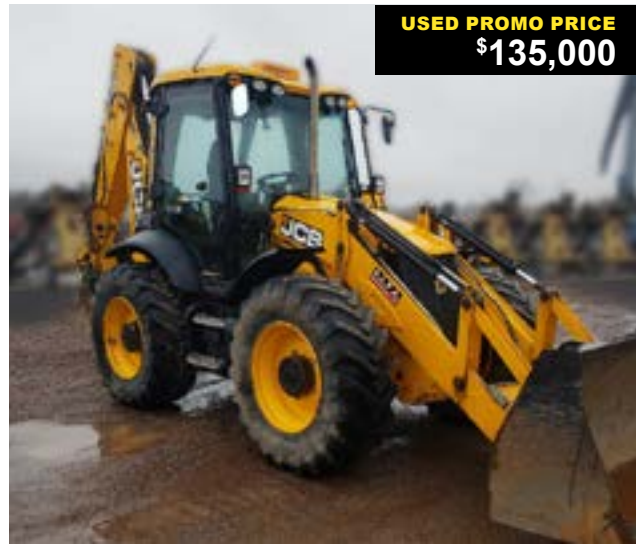

96 HP | 17,838 KG | 14'27" DIG.D

USED PROMO PRICE
\$49,000

2008 CAT 420E

HOURS: 4,493 CONDITION: USED STOCK#: B009701

101 HP | 16,115 KG | 14'34" DIG.D

USED PROMO PRICE
\$59,000

2008 JCB 4CX

HOURS: 7,000 CONDITION: USED STOCK#: B009900

97 HP | 14'18" DIG.D

USED PROMO PRICE
\$135,000

2018 JCB 4CX-I4

HOURS: 1,626 CONDITION: USED STOCK#: B008933

109 HP | 18'6" DIG.D

USED PROMO PRICE
\$29,000

2010 JCB TI80T

HOURS: 1,192 CONDITION: USED STOCK#: B010141