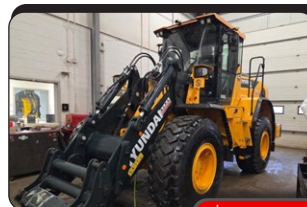

2025 HYUNDAI HL955ATM
Stock #: B013263
Hours: 166

$42,000
discount

HYUNDAI HL955ATM