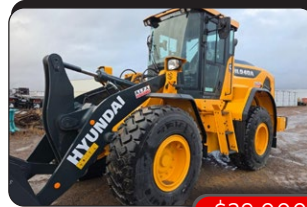

2025 HYUNDAI HL940A
Stock #: B013250
Hours: 284

$39,000
discount

HYUNDAI HL940A