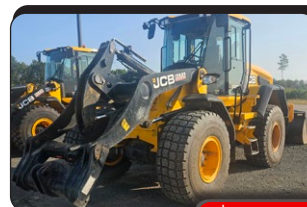

2023 JCB 427 ZX
Stock #: B014655
Hours: 771

$16,000
discount

JCB 427 ZX

5 BRANCH LOCATIONS - SERVING ATLANTIC CANADA & EASTERN QUEBEC

BALMORAL, NB

Tel: 506 826 2717

FREDERICTON, NB

Tel: 506 452 9818

EDMUNDSTON, NB

Tel: 506 735 4144

TRURO, N.S.

Tel: 902 897 2717

MONCTON, NB

Tel: 506 861 2572