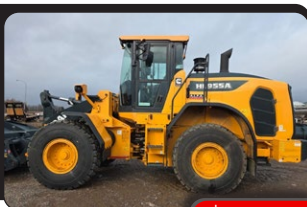

2025 HYUNDAI HL955A
Stock #: B013261
Hours: 178

$65,000
discount

HYUNDAI HL955ATM