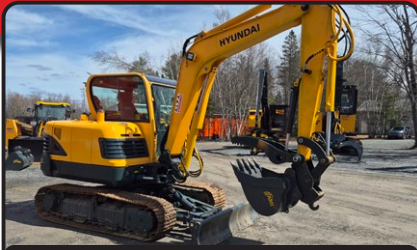

2024 HYUNDAI R55-9A

Stock #: B015043

Hours: 1876