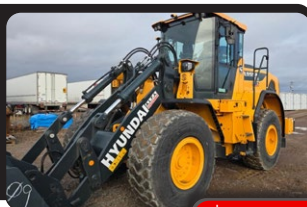

2025 HYUNDAI HL955ATM
Stock #: B013262
Hours: 106

$44,000
discount